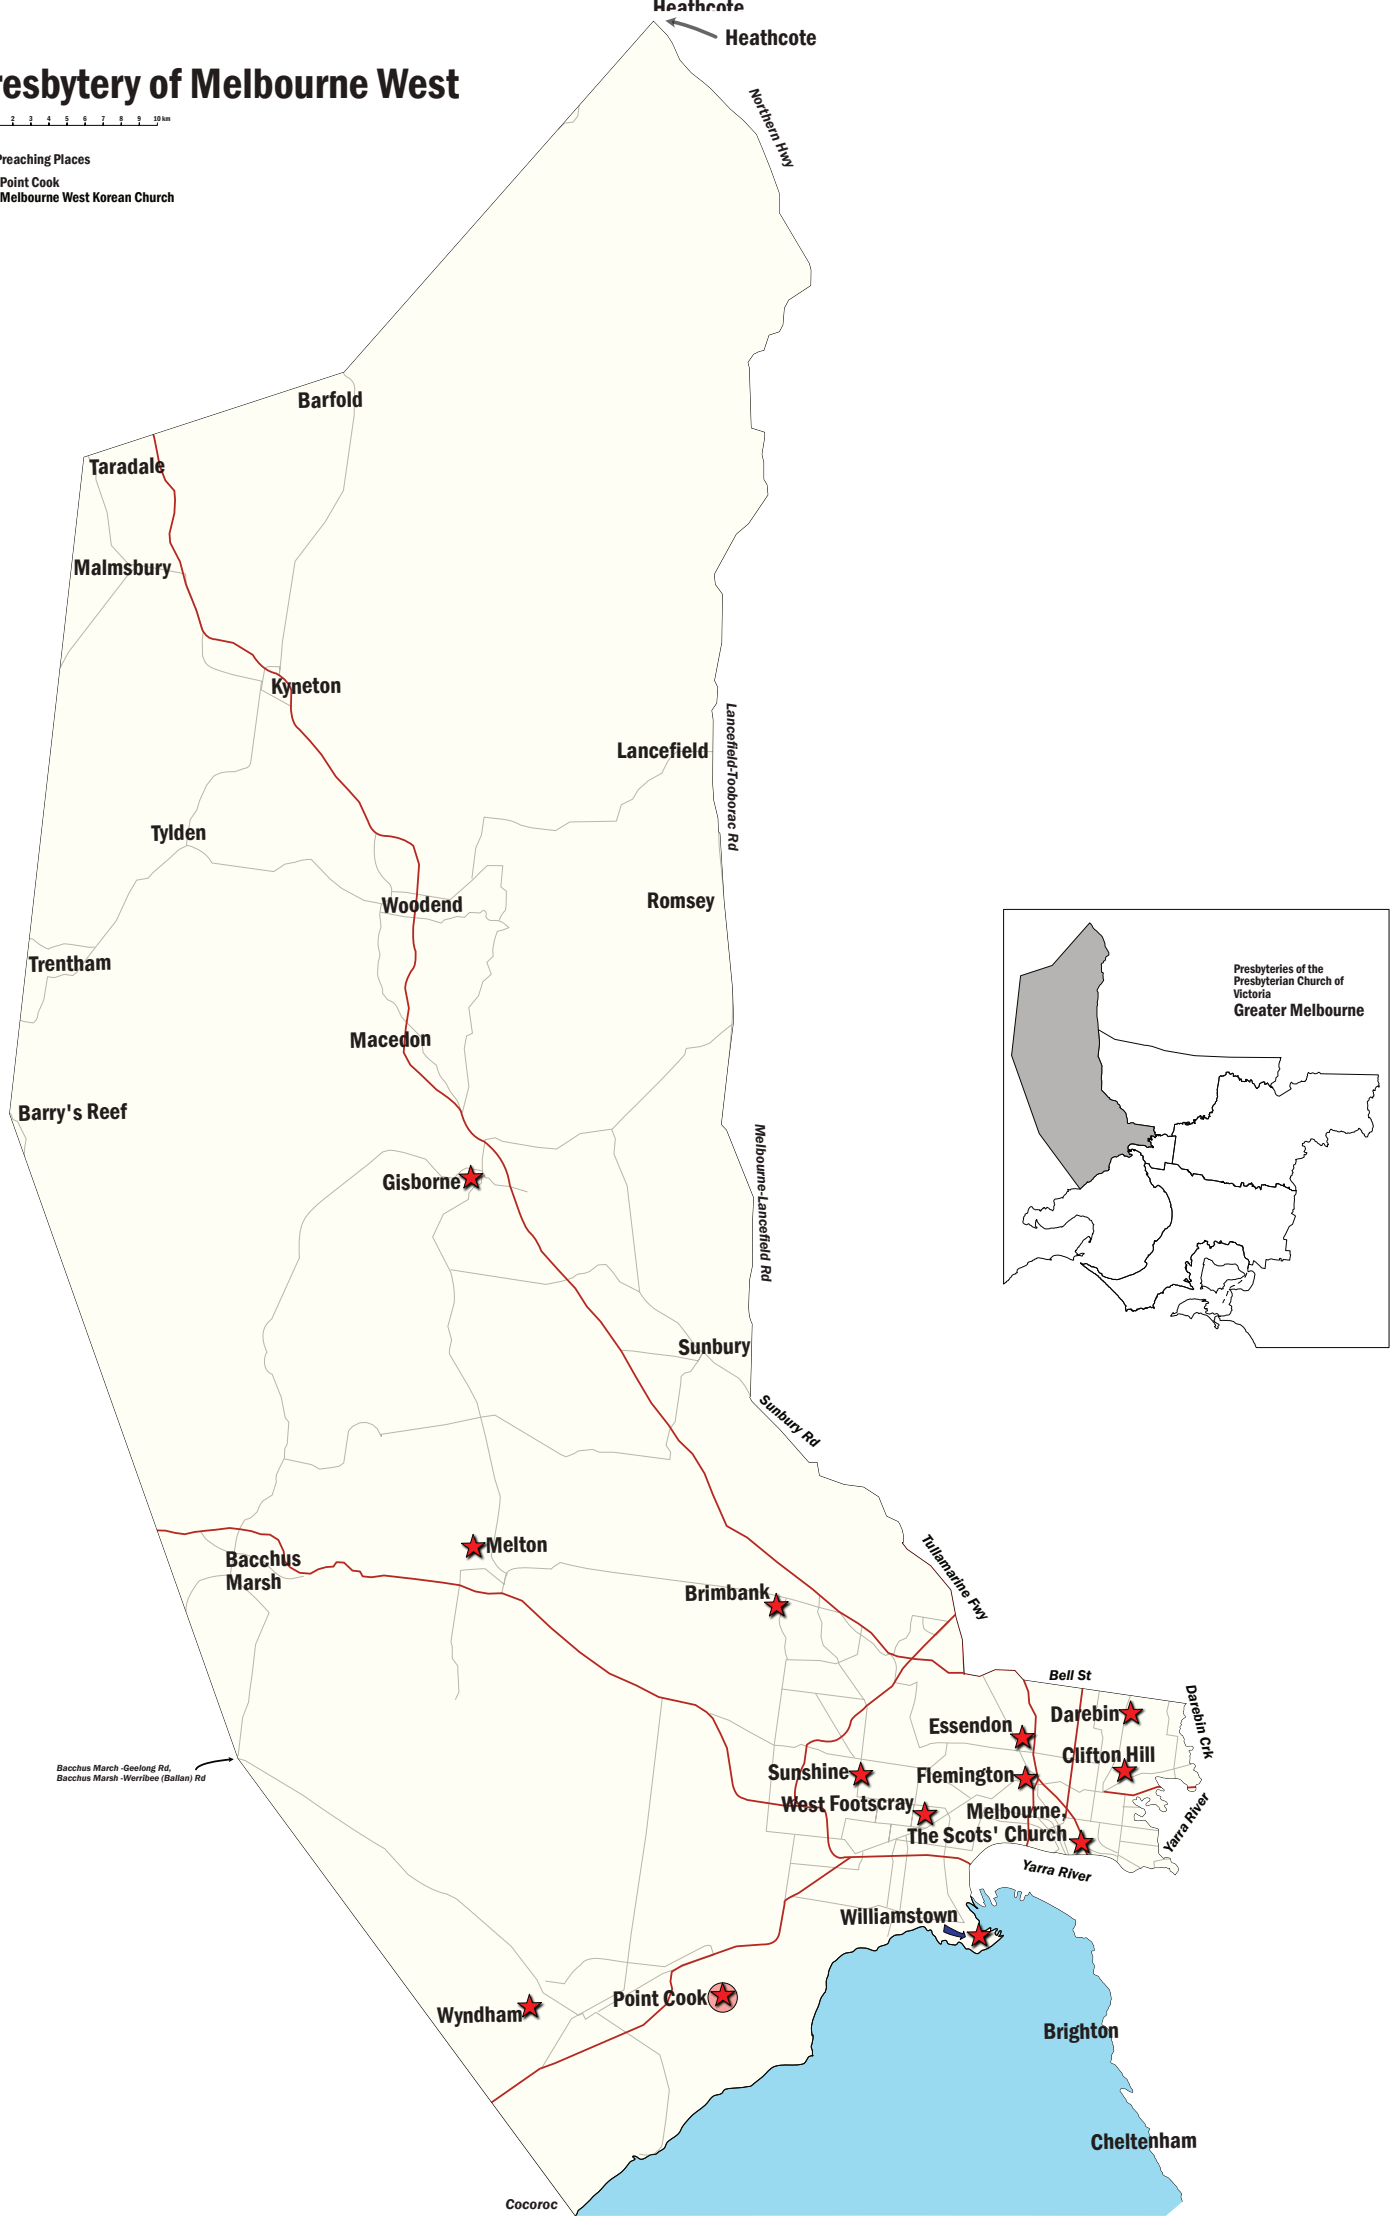

Presbytery of Melbourne West

- ★ Preaching Places
- Point Cook
- Melbourne West Korean Church

Bacchus Marsh - Geelong Rd,
Bacchus Marsh - Werribee (Ballan) Rd