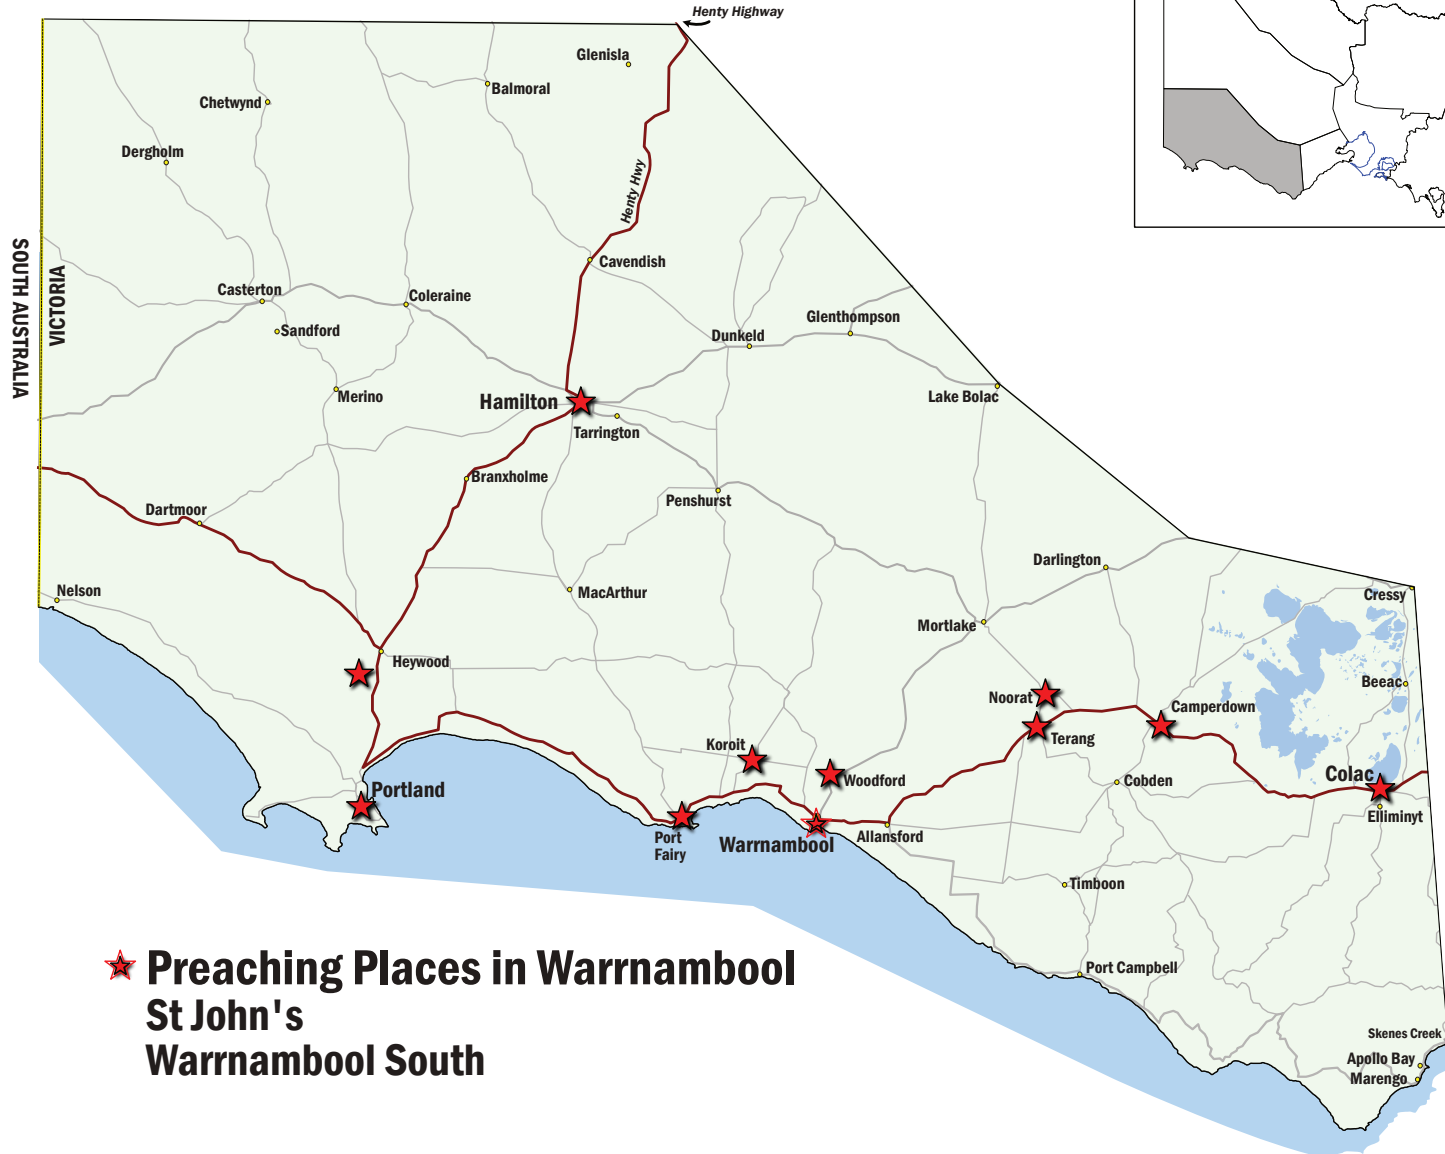

Presbytery of South West Victoria

0 10 20 30 40 50 km

★ Preaching Places

★ **Preaching Places in Warrnambool**
St John's
Warrnambool South