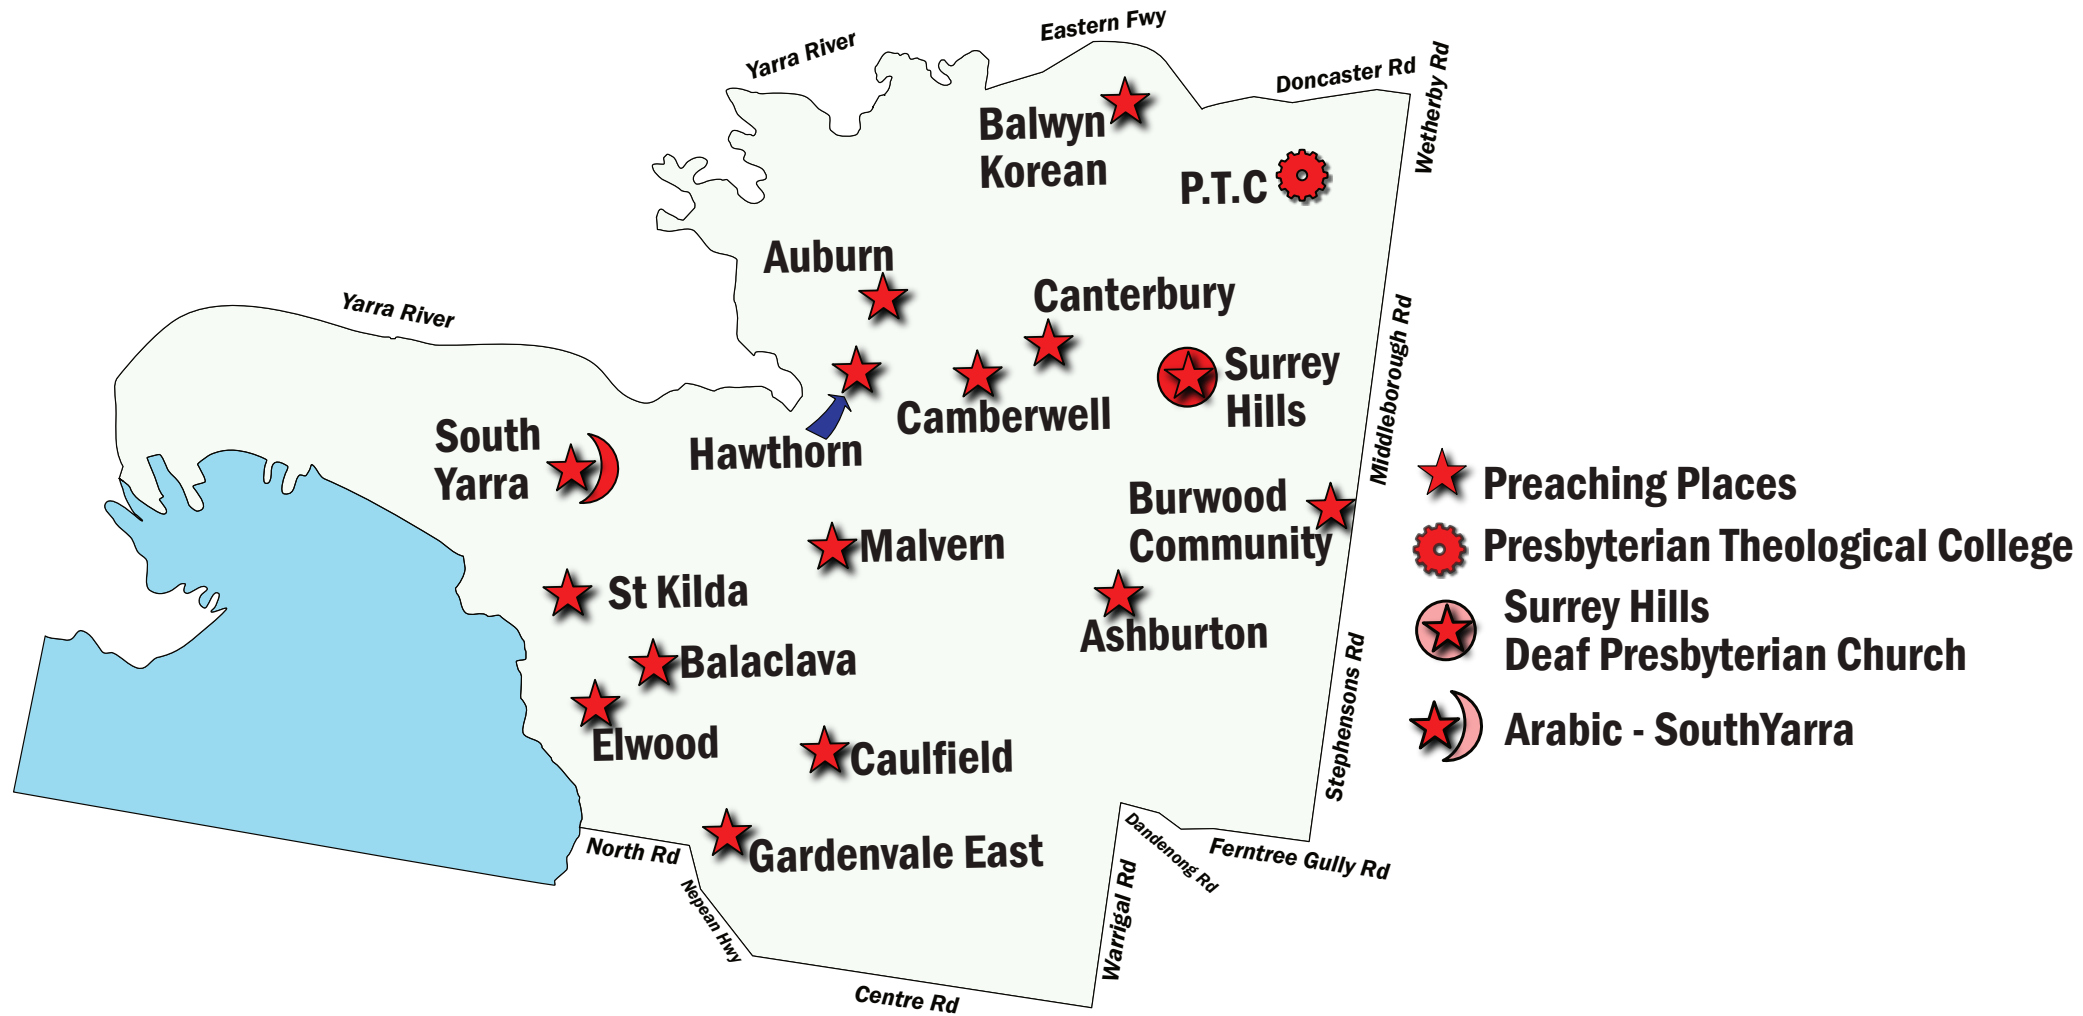

Presbytery of Melbourne East

0 1 2 3 4 5 6 7 8 9 10 km

- ★ Preaching Places
- ⚙️ Presbyterian Theological College
- 🗺️★ Surrey Hills Deaf Presbyterian Church
- 🌙★ Arabic - South Yarra